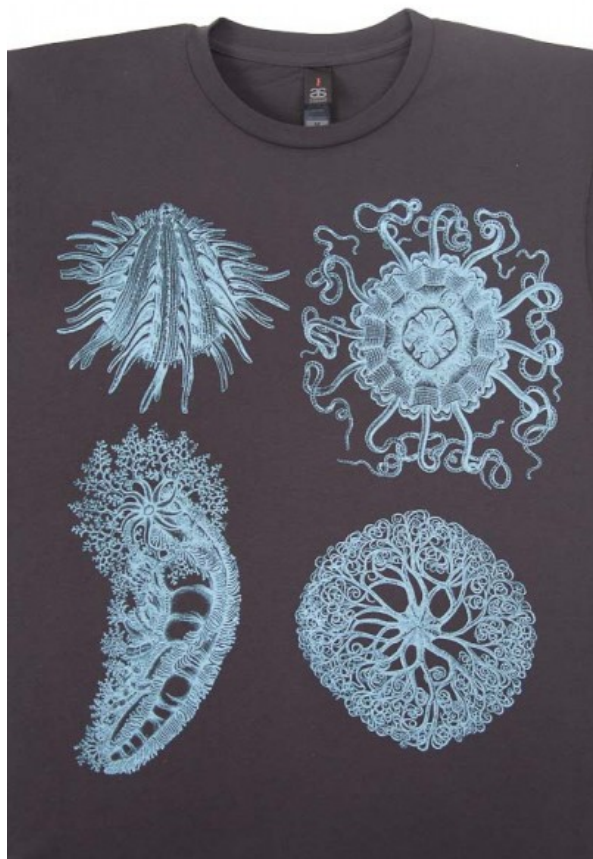

SEALIFE ON CHARCOAL

Availability: In Stock

Price: \$50.00

Size Measurements

| Size | |
|---|-----|
| Body Width 47 and Body Length 71cms | S |
| Body Width 52 and Body Length 75cms | M |
| Body Width 56.5 and Body Length 76.5cms | L |
| Body Width 61 and Body Length 82cms | XL |
| Body Width 64 and Body Length 83.5cms | XXL |