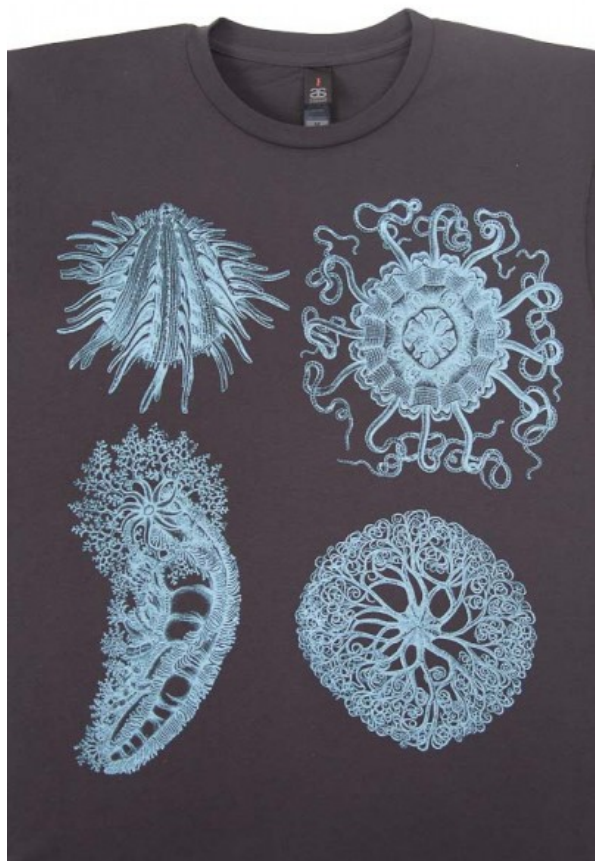

SEALIFE ON CHARCOAL

Availability: In Stock

Price: \$50.00

Size Measurements

Size	
Body Width 47 and Body Length 71cms	S
Body Width 52 and Body Length 75cms	M
Body Width 56.5 and Body Length 76.5cms	L
Body Width 61 and Body Length 82cms	XL
Body Width 64 and Body Length 83.5cms	XXL