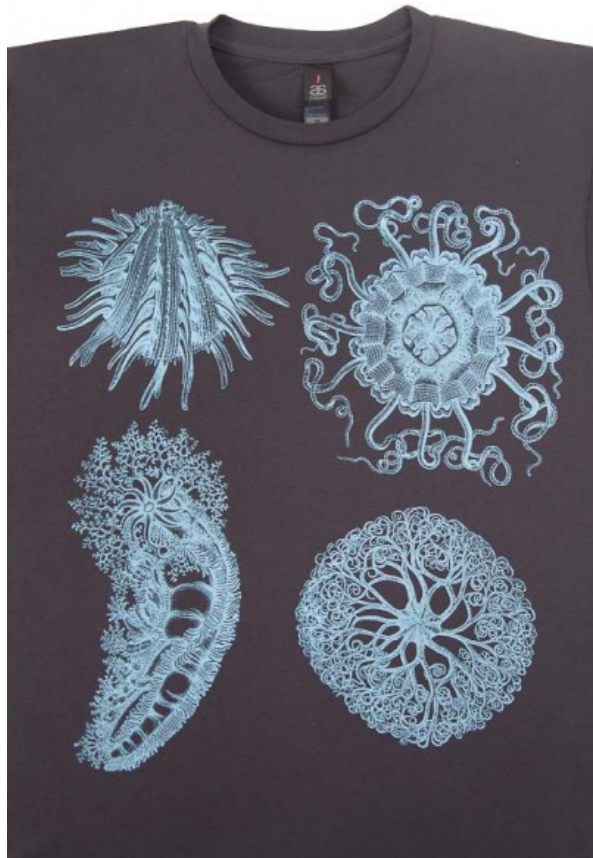

SEALIFE ON CHARCOAL

Availability: In Stock

Price: \$50.00

Size Measurements

Size	
Body Width 47 and Body Length 71cms	S
Body Width 52 and Body Length 75cms	M
Body Width 56.5 and Body Length 76.5cms	L
Body Width 61 and Body Length 82cms	XL
Body Width 64 and Body Length 83.5cms	XXL